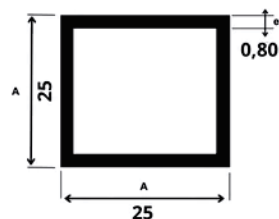

TUBO 2,5 X 2,5 ALUMINIO

COD. TUB2,5X2,5BRC
COD. TUB2,5X2,5BRZ
COD. TUB2,5X2,5CH
COD. TUB2,5X2,5F
COD. TUB2,5X2,5N
COD. TUB2,5X2,5PT