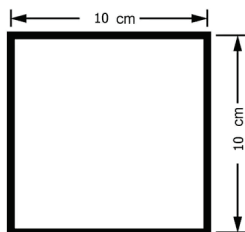

TUBO 10 X 10

COD. TUB10X10BRC
COD. TUB10X10BRZ
COD. TUB10X10CH
COD. TUB10X10M
COD. TUB10X10N
COD. TUB10X10NF
COD. TUB10X10PT