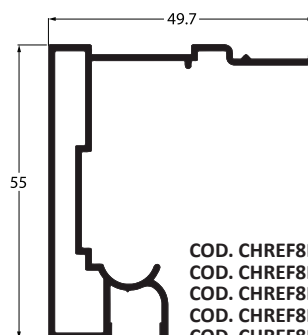

**CHAPEU 8MM C/ REFORÇO
ALUMINIO**

- COD. CHREF8MMBRC
- COD. CHREF8MMBRI
- COD. CHREF8MMBRZ
- COD. CHREF8MMCH
- COD. CHREF8MMF
- COD. CHREF8MMN
- COD. CHREF8MMPT