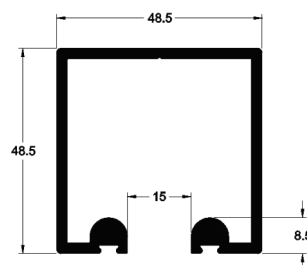

**TRILHO AL 68 STANLEY
LEVE 2MTS**

COD. TRILHO68LBRC2
COD. TRILHO68LBRZ2
COD. TRILHO68LCH2
COD. TRILHO68LF2
COD. TRILHO68LN2
COD. TRILHO68LPT2