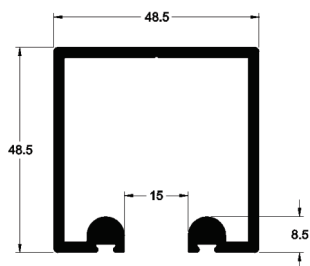

**TRILHO AL 68 STANLEY
LEVE 3MTS**

COD. TRILHO68LBRC3
COD. TRILHO68LBRZ3
COD. TRILHO68LCH3
COD. TRILHO68LF3
COD. TRILHO68LN3
COD. TRILHO68LPT3