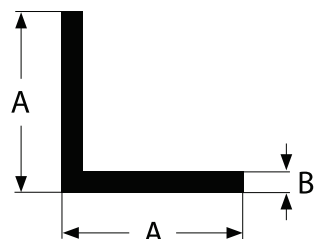

CANTONEIRA DE ALUMINIO 3/4 1,9 CM

COD. C3/4B
COD. C3/4BR
COD. C3/4BRZ
COD. C3/4CH
COD. C3/4F
COD. C3/4M
COD. C3/4N
COD. C3/4PT