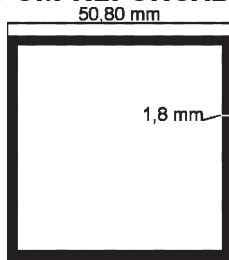

**TUBO QUADRADO
ALUMINIO
5X5 CM REFORCADO**

- COD. TUB5X5NR
- COD. TUB5X5RBRC
- COD. TUB5X5RBRZ
- COD. TUB5X5RCH
- COD. TUB5X5RF
- COD. TUB5X5RPT