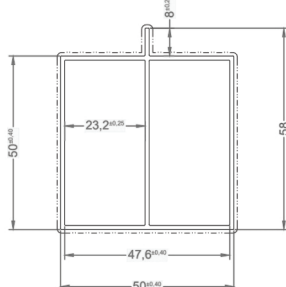

**TUBO 5X5 COM ABA
CENTRAL**

COD. TUB5X5ACF
COD. TUB5X5ACN
COD. TUB5X5ACPT