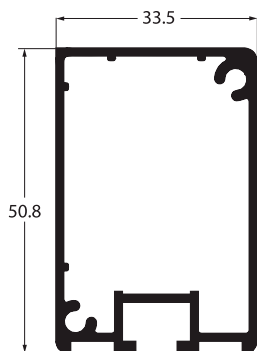

**COLUNA LINHA GRADIL
CG077**

COD. CG077CH
COD. CG077N
COD. CG077PT