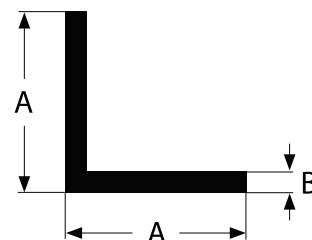

CANTONEIRA DE ALUMINIO 1/2 1,27CM

COD. C1/2BRC
COD. C1/2BRZ
COD. C1/2CH
COD. C1/2F
COD. C1/2M
COD. C1/2N
COD. C1/2PT