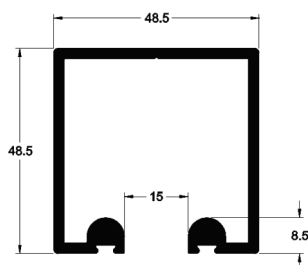

CANTONEIRA DE ALUMINIO 1/2 1,27CM

COD. C1/2BRC
COD. C1/2BRZ
COD. C1/2CH
COD. C1/2F
COD. C1/2M
COD. C1/2N
COD. C1/2PT

CANTONEIRA DE ALUMINIO 3/4 1,9 CM

COD. C3/4B
COD. C3/4BR
COD. C3/4BRZ
COD. C3/4CH
COD. C3/4F
COD. C3/4M
COD. C3/4N
COD. C3/4PT

CANTONEIRA DE ALUMINIO 5/8 1,5 CM

COD. C5/8B
COD. C5/8BRC
COD. C5/8BRZ
COD. C5/8CH
COD. C5/8F
COD. C5/8M
COD. C5/8N
COD. C5/8PT

DIVERSOS

**PERFIL BAGUETE ALUMINIO
U DE 1CM NATURAL**

COD. U1CMN

**TRILHO AL 68
STANLEY LEVE**