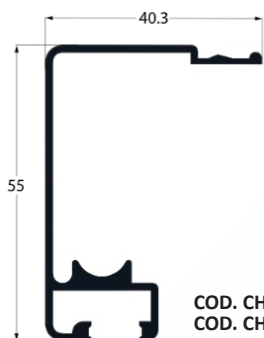

CHAPEU 8MM ALUMINIO

- COD. CH8MMLB
- COD. CH8MMLBRZ
- COD. CH8MMLCH
- COD. CH8MMLF
- COD. CH8MMLM
- COD. CH8MMLN
- COD. CH8MMLP

CLICK ALUMINIO TX 8MM

- COD. CLK8MMB
- COD. CLK8MMBRC
- COD. CLK8MMBRI
- COD. CLK8MMCH
- COD. CLK8MMF
- COD. CLK8MMM
- COD. CLK8MMPT