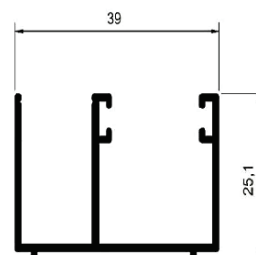

TRILHO TX 8MM

- COD. TL8MMB
- COD. TL8MMBRC
- COD. TL8MMBRI
- COD. TL8MMCH
- COD. TL8MMF
- COD. TL8MMM
- COD. TL8MMN