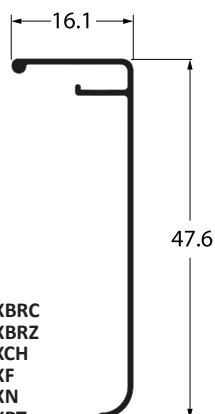

CAPA ALUMINIO BOX

COD. CPBOXBRC
COD. CPBOXBRZ
COD. CPBOXCH
COD. CPBOXF
COD. CPBOXN
COD. CPBOXPT