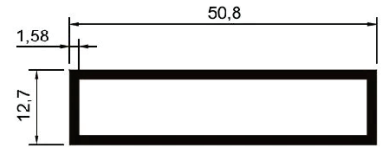

**TUBO RETANGULAR
127 X 510**

- COD. TUB4536BRC
- COD. TUB4536BRZ
- COD. TUB4536CH
- COD. TUB4536F
- COD. TUB4536M
- COD. TUB4536N
- COD. TUB4536PT